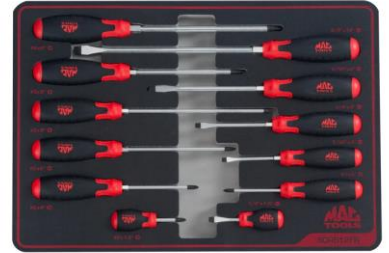

51" Tech Series Toolbox
T5025PDP W/Power Drawer
Retail Price \$7,500
STUDENT PRICE \$3,000

T5025P No power Drawer
Retail Price \$6,900
Student Price \$2,760

41" EDGE Series Toolbox
E4122-B *Retail Price \$2,650*
STUDENT PRICE \$1,457.49

54" EDGE Series Toolbox
E5422-B *Retail Price \$3,000*
STUDENT PRICE \$1,649.99

Price does not include sales tax

33-212	1/2"X12' LOCKING TAPE
93APD	HAND SCRATCH BRUSH-PLASTIC
A1612	1/2"F-3/8"M ADAPTER
A669201A	BRAKE SPRING PLIERS
AJ12B	12" ADJUSTABLE WRENCH
ASL500M	500LM ARTICULATING SLIM LIGHT
BG4010B1	RUBBER CONICAL TIP
BG500	4" HEAVY DUTY BLOW GUN
BH16AV	16OZ AV BALL PEEN HAMMER
BPKIT2	7 PIECE BATTERY TOOL KIT
BPS243	SPEEDY BRAKE PAD SPREADER
CH15DS	15OZ SLIM/DEADBLOW HAMMER
CR951	BLACK PLASTIC CREEPER
CSTS1.0	1" STRIKABLE SCRAPER
DH192AV	2LB ANTIVIBE HAMMER
DMC100A	MICROMETER 0"-1" RANGE
E041637	19PC 1/2DR IMP SAE DP SKT SET
E041639	26PC 1/2DR IMP MET DP SKT SET
ET111X	6/12V CIRCUIT TESTER
FG002	25BLD UNIV MSTR FEELER GAGE ST
FOAM14E-38COMBO	FOAM SET - 3/8 COMBO SET
FOAM7E-14COMBO	FOAM SET - 1/4 COMBO SET

FOAM7E-FLAREWR	FOAM SET - FLARE NUT WRENCHES
LF16	5/8X16" LADY FOOT PRY BAR
LIS10950Z	1/4 X 3/8 BLEEDER WRENCH
MB212KS	KS2 METRIC COMBO WR 21MM/12PT
MHT2	POWERCAP PICKUP 3.5/5LB
MHTC2	2-1/4"RND TELESCOPING MIRROR
MLP6SET	6PC LOCKING PLIER SET
OC707	OIL CAN
PBS4CR	4-PC CURVE HEAD PRY BAR SET RD
PC19KSS	19 PIECE S/S PUNCH & CHISEL ST
PK4Q	4 PC SNAP-RING PLIERS SET
PR6	POCKET RULE 6" MM AND 1/64
PS5CST	5PC COMBO CST PLIERS SET
PSM4DR	4PC MAC GRIP MINI PICK SET
S14AP	BRAKE SPRING COMPRESSOR
S4500	FALCON BLK CLEAR
S7AP	1/2 & 1/2 BRAKE ADJUST SPOON
SCB15K2KS	15PC KS2 COMBO WR SET 12PT
SDRB12FR	12PC MAC S/D FOAM SET RED
SHK15APA	SET 15 HEX L-WRENCH .028-3/8"
SHKM9APA	SET 9 HEX L-WRENCHES 1.5-10MM
SMB14KKS	14PC KS2 MM COMBO WR SET 12PT