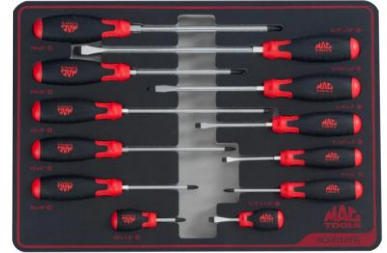

MHT2	POWERCAP PICKUP 3.5/5LB
MHTC2	2-1/4"RND TELESCOPING MIRROR
MLP6SET	6PC LOCKING PLIER SET
MR690PA	1/4"DR6"COMFORTHANDLE
OC707	OIL CAN
PBS4CR	4-PC CURVE HEAD PRY BAR SET RD
PC19KSS	19 PIECE S/S PUNCH & CHISEL ST
PK4Q	4 PC SNAP-RING PLIERS SET
PR6	POCKET RULE 6" MM AND 1/64
PS5CST	5PC COMBO CST PLIERS SET
PSM4DR	4PC MAC GRIP MINI PICK SET
S14AP	BRAKE SPRING COMPRESSOR
S4500	FALCON BLK CLEAR
S7AP	1/2 & 1/2 BRAKE ADJUST SPOON
SC2032R	5/8" SPARK PLUG SOCKET
SC2632R	13/16" SPARK PLUG SOCKET
SCB15K2KS	15PC KS2 COMBO WR SET 12PT
SDRB12FR	12PC MAC S/D FOAM SET RED
SFB56PTR	5PCS FLARE NUT WRENCH SET
SFBM66PTR	6 PCS METRIC FLARE NUT WRENCH
SHK15APA	SET 15 HEX L-WRENCH .028-3/8"
SHKM9APA	SET 9 HEX L-WRENCHES 1.5-10MM
SM126BRPT	12PC 1/4 DR SAE STD SKT SET
SMB14KKS	14PC KS2 MM COMBO WR SET 12PT
SMD126BRPT	12PC 1/4 DR SAE DP SKT SET
SMDM126BRPT	12PC 1/4 DR MM DP SKT SET
SMM126BRPT	12PC 1/4 DR MM STD SKT SET
SP700A	SPARK PLUG BOOT PULLR BNT NOSE
ST13RBRT	13PC RBRT STAR DRIVER SET